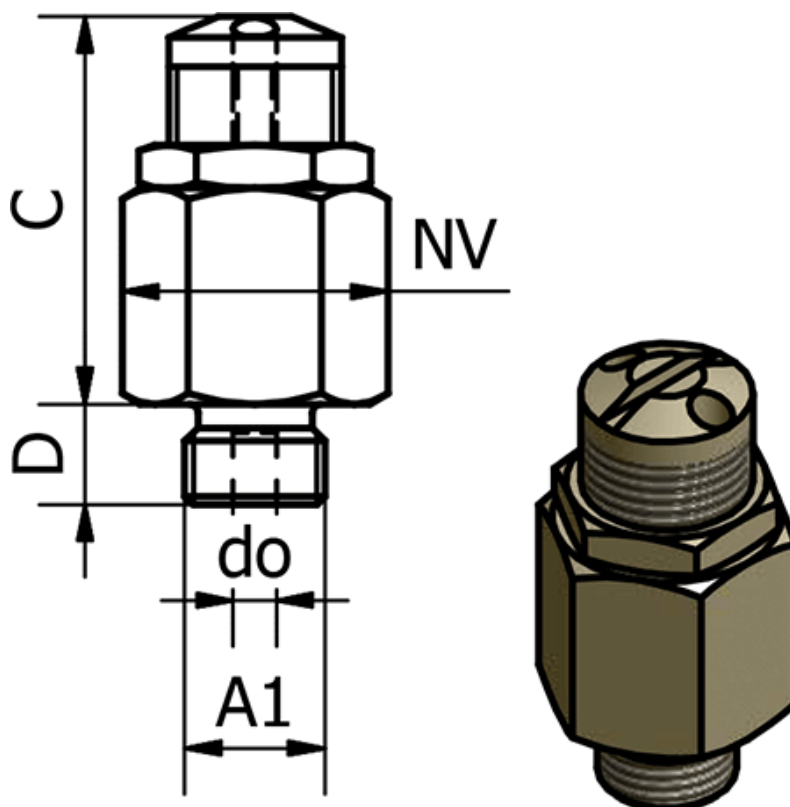

Data Sheet

Article number: 58621825ES

Description: Mini safety valve 218.25-ES, - G 1/4"

Measures

C	= 27
D	= 7
do	= 3
NV	= 16
Set pressure	= 16 - 32 bar
Thread A1	= G 1/4"